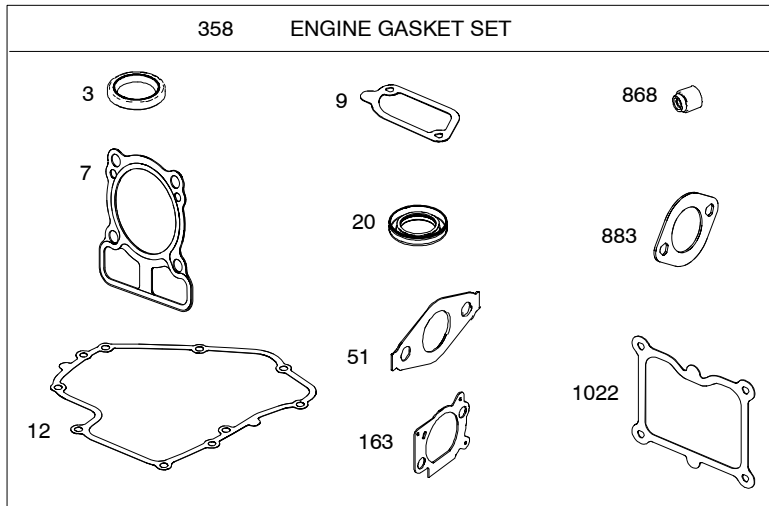

100600

1036 EMISSIONS LABEL

1058 OPERATOR'S MANUAL

100600

REF. NO.	PART NO.	DESCRIPTION	REF. NO.	PART NO.	DESCRIPTION	REF. NO.	PART NO.	DESCRIPTION
1	793508	Cylinder Assembly	25	793519	Piston Assembly (Standard)	104	698536	Pin-Float Hinge
3	299819S	Seal-Oil (Magneto Side)			----- Note -----			Used on Type No(s). 0015, 0025, 0100, 0110, 0111, 0112, 0115, 0116, 0118, 0119, 0120, 0121, 0122, 0123, 0124, 0126, 0771.
4	793509	Sump-Engine			793518 Piston Assembly (.020" Oversize)			
5	793502	Head-Cylinder	26	793435	Ring Set (Standard)			
7	793455	Gasket-Cylinder Head			----- Note -----	105	698537	Valve-Float Needle
9	793439	Gasket-Breather			793517 Ring Set (.020" Oversize)			Used on Type No(s). 0015, 0025, 0100, 0110, 0111, 0112, 0115, 0116, 0118, 0119, 0120, 0121, 0122, 0123, 0124, 0126, 0771.
11	793447	Tube-Breather	27	691588	Lock-Piston Pin			
12	793445	Gasket-Crankcase (.015" Thick) (Standard)	28	298909	Pin-Piston (Standard)			
13	793451	Screw (Cylinder Head) (M8x71.0mm Long)	29	793510	Rod-Connecting			
15	691680	Plug-Oil Drain	32	691664	Screw (Connecting Rod) (1 3/32" Long)			
16	793426	Crankshaft Used on Type No(s). 0025, 0100, 0121, 0122, 0771.	32A	695759	Screw (Connecting Rod) (1 1/2" Long)	117	793466	Jet-Main (Standard)
		----- Note -----						Used on Type No(s). 0100.
		793615 Crankshaft Used on Type No(s). 0015, 0115, 0118, 0123.	33	793505	Valve-Exhaust	117A	793694	Jet-Main (Standard)
		793429 Crankshaft Used on Type No(s). 0110, 0111, 0124, 0126.	34	793504	Valve-Intake			Used on Type No(s). 0015, 0025, 0110, 0111, 0112, 0115, 0116, 0118, 0119, 0120, 0121, 0122, 0123, 0124, 0126, 0771.
		793616 Crankshaft Used on Type No(s). 0112, 0116, 0119, 0120.	35	793506	Spring-Valve (Intake)			
20	399781S	Seal-Oil (PTO Side)	36	793506	Spring-Valve (Exhaust)	118	793467	Jet-Main (High Altitude)
22	793450	Screw (Crankcase Cover/Sump) (40.5mm)	37	793473	Guard-Flywheel Used on Type No(s). 0015, 0025, 0100, 0110, 0111, 0112, 0115, 0118, 0119, 0121, 0122, 0123, 0124, 0126, 0771.			Used on Type No(s). 0100.
23	793489	Flywheel Used on Type No(s). 0015, 0025, 0100, 0110, 0111, 0112, 0115, 0119, 0121, 0122, 0123, 0124, 0126, 0771.	37A	794106	Guard-Flywheel Used on Type No(s). 0116, 0120.	118A	793695	Jet-Main (High Altitude)
23A	793619	Flywheel Used on Type No(s). 0116, 0120.	40	793503	Retainer-Valve			Used on Type No(s). 0015, 0025, 0110, 0111, 0112, 0115, 0116, 0118, 0119, 0120, 0121, 0122, 0123, 0124, 0126, 0771.
		----- Note -----	51	692555	Gasket-Intake			
		793682 Flywheel Used on Type No(s). 0118.	58	697316	Rope-Starter (88 5/8" Long)	121	793622	Kit-Carburetor Overhaul
24	222698S	Key-Flywheel	60	281434S	Grip-Starter Rope			Used on Type No(s). 0015, 0025, 0100, 0110, 0111, 0112, 0115, 0116, 0118, 0119, 0120, 0121, 0122, 0123, 0124, 0126, 0771.
			75	691736	Washer (Flywheel)			
			78	793480	Screw (Flywheel Guard) (M8x14.1mm Long)			
			81	691740	Lock-Muffler Screw Used on Type No(s). 0015, 0025, 0100, 0110, 0111, 0112, 0115, 0116, 0118, 0119, 0120, 0121, 0122, 0123, 0124, 0126, 0771.			